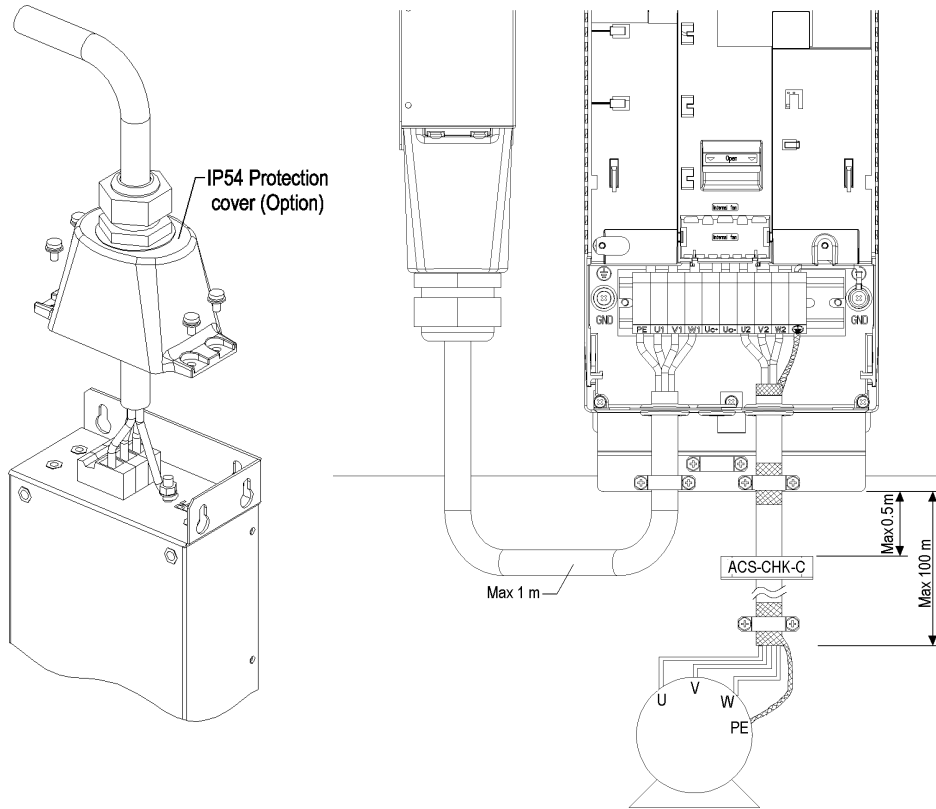

## ACS400-IF31-3 and ACS400-IF41-3 Installation Guide

Table 1

	A	B	C	D	E
<b>ACS400-IF31-3</b>	140	230	50	160	528
<b>ACS400-IF41-3</b>	160	280	50	160	619

11.5004.01

Note! ACS-CHK-C is not needed with ACS400-IF31-3 filter.

Control cables

Code: 3AFY 64131541 R0125 REV A  
 Effective: 5.1.2001 / EN