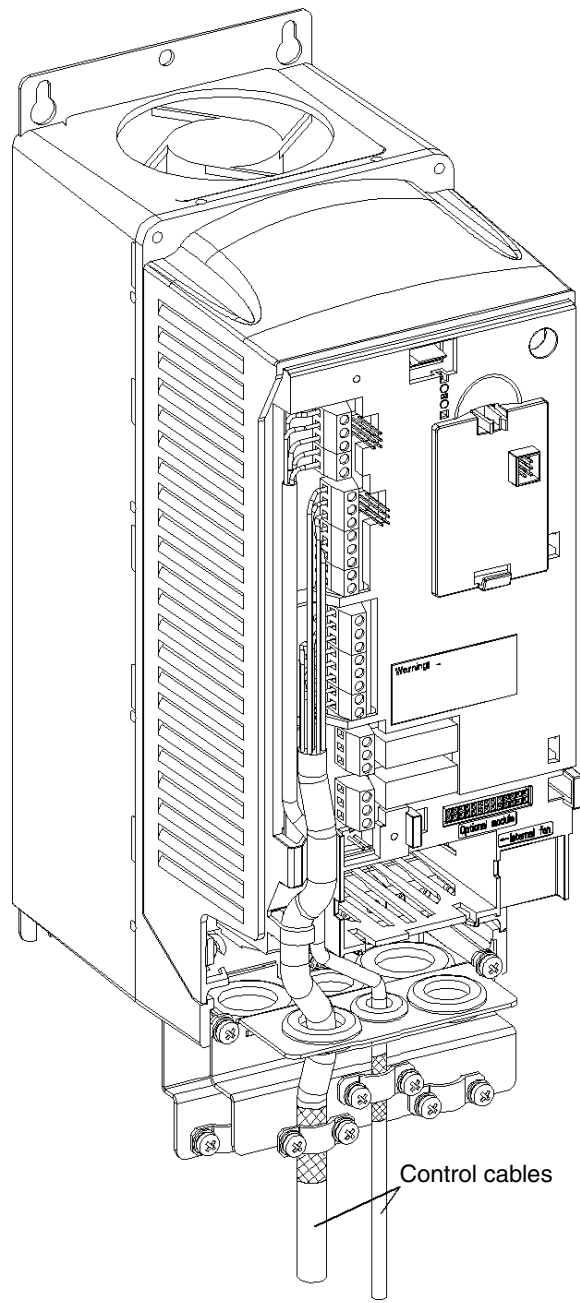

## ACS400-IF31-3 and ACS400-IF41-3 Installation Guide

Table 1

	A	B	C	D	E
<b>ACS400-IF31-3</b>	140	230	50	160	528
<b>ACS400-IF41-3</b>	160	280	50	160	619

11.5004.01

Note! ACS-CHK-C is not needed with ACS400-IF31-3 filter.

Control cables

Code: 3AFY 64131541 R0125 REV A  
 Effective: 5.1.2001 / EN